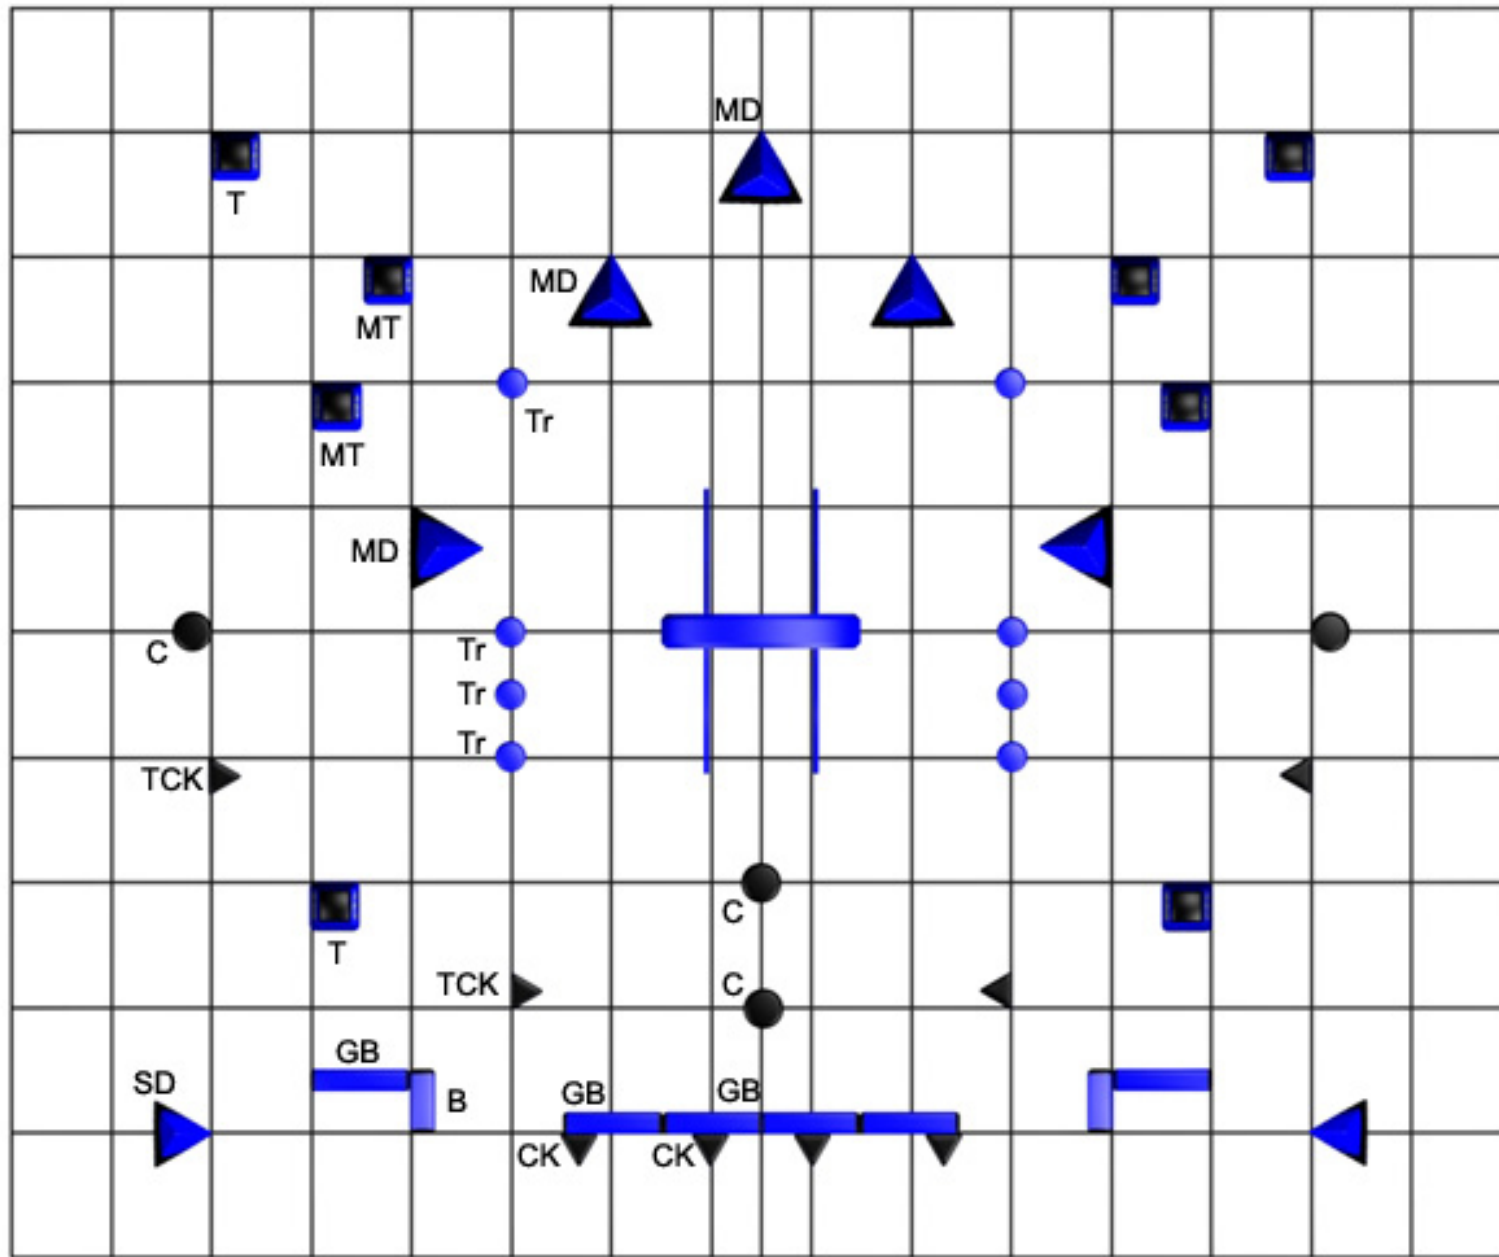

Field Layout Paintball SM 2010

NEW: TCK = Tall Cake - SD = Small Dorito - T = Temple - MT = Maya Temple
 MD = Medium Dorito - CK = Cake - GB = Giant Beam - B = Brick - Tr = Trees
 C = Cylinder - **Remaining Bunker(s) : 0**